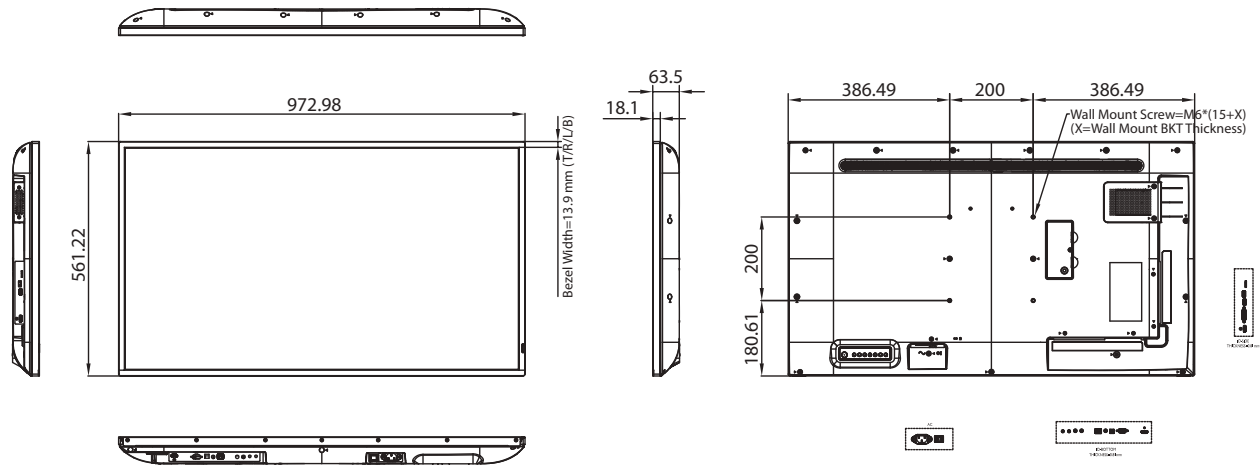

### Specifications

<b>Display</b>	Active Screen Size		43"
	Resolution		3840 x 2160 (UHD)
	Brightness		500 nits (Typ.)
	Contrast Ratio		1200:1 (Typ.)
	Aspect Ratio		16:9
	Viewing Angle		89° / 89° / 89° / 89°
	Response Time		8 ms (Typ.)
	Backlight Life (hours)		30,000 (Typ.)
<b>Touch</b>	Touch Type		None-touch
	Touch Function		N/A
	Touch Interface		N/A
<b>Connectivity</b>	Input	Video	HDMI 2.0 x 2, DisplayPort 1.2 x 1, DVI x 1, VGA x 1
		Audio	Audio Line in x 1
		Control	RS-232 x 1, IR x 1, RJ-45 x 1
	Output	Other slots/ports	SDM-S x 1, SD Card slot x 1, USB typeA 2.0 x 1, USB typeA 3.0 x 1, Light sensor x 1
		Video	HDMI 2.0 x 1
		Audio	10W+10W Internal Speaker
<b>System</b>	Control		RS-232 x 1, IR x 1
	OS		Android 8
	Control Function		IR Remote Control, RS232, LAN, Hot key
	OSD Language		English / German / French / Italian / Spanish / Russian / Polish / Turkish / Traditional Chinese / Simplified Chinese
<b>Power</b>	Power Type		Internal power board
	Power Input-AC		100-240V <sub>AC</sub> , 50-60Hz, 2.6A
	Power Consumption		116W (Typ.)
	Embedded cooling system		116W (Typ.)
<b>Environment</b>	Operating	Temperature	0 - 40 °
		Humidity	10 -80 % (without condensation)
	Storage	Temperature	-20 - 60 °C
		Humidity	10 to 90%(without condensation)
<b>Mechanical Specification</b>	VESA Compatibility		200 x 200 mm (8 x 8 in.)
	Hand Hoder/Stand		No
	Bezel Width		T/L/R/B 13.9 mm (0.55 in.) Even bezel with
	Dimensions (W x H x D)	Physical	973 x 562 x 64 mm (38 x 22 x 3 In.)
		Packing	1070 x 680 x 141 mm (42 x 27 x 6 In.)
	Weight	Net	12 kg / 28.6 lb.
Gross		13.8 kg / 30.4 lb.	
<b>Installation</b>	Installation rotation		Landscape/Portrait
	Mounting on a wall		200 x 200 mm, VESA grid
	Mounting with stand/arm		200 x 200 mm, VESA grid
	Mounting through bracket		N/A
	Extending PC/peripherals		N/A
<b>Certificate</b>			CB, BSMI, CE, FCC

## Dimensions

Unit: mm [inch]