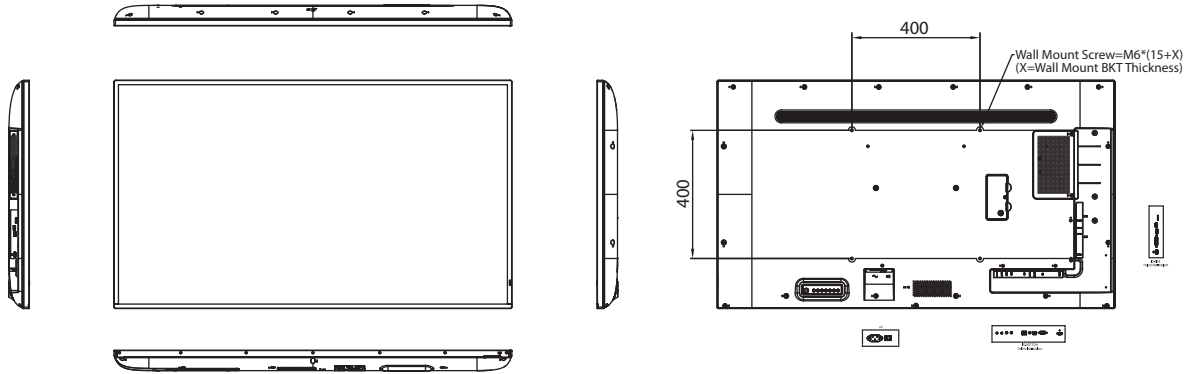

Vertrieb durch

AMC – Analytik & Messtechnik GmbH Chemnitz

Heinrich-Lorenz-Str. 55 Tel.: +49/371/38388-0
09120 Chemnitz Fax: +49/371/38388-99
E-Mail: info@amc-systeme.de Web: www.amc-systeme.de

VUE-5550 UHD Series

Dimensions

Unit: mm [inch]

IR & none touch model